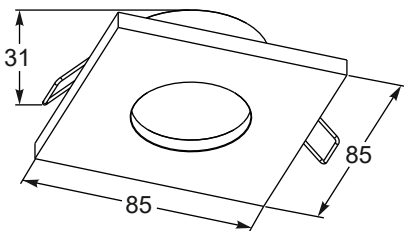

**CHIPO DL**

new

Spot  
**1. ARGU10-031 (white)**  
**2. ARGU10-032 (black)**  
1xGU10 MAX 50W  
aluminium full  
white or black, glass

**CHIPA DL**

new

Spot  
**3. ARGU10-033 (white)**  
**4. ARGU10-034 (black)**  
1xGU10 MAX 50W  
aluminium full  
white or black, glass