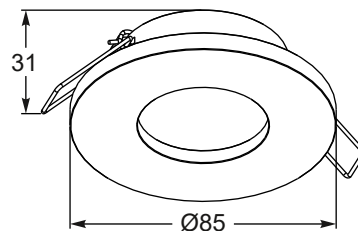

**CHIPO DL**

new

Spot  
**1. ARGU10-031 (white)**  
**2. ARGU10-032 (black)**  
1xGU10 MAX 50W  
aluminium full  
white or black, glass

**CHIPA DL**

new

Spot  
**3. ARGU10-033 (white)**  
**4. ARGU10-034 (black)**  
1xGU10 MAX 50W  
aluminium full  
white or black, glass