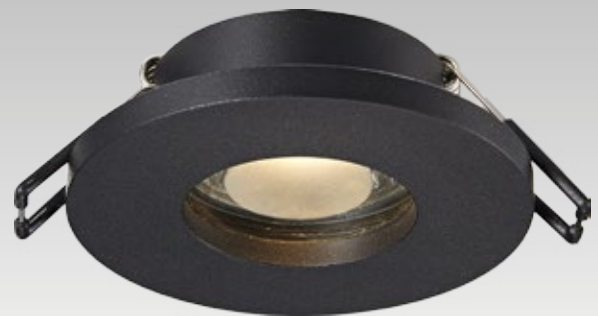

IP54

IP54

1.

3.

IP54

IP54

2.

4.

**CHIPO DL**

new

Spot  
**1. ARGU10-031 (white)**  
**2. ARGU10-032 (black)**  
1xGU10 MAX 50W  
aluminium full  
white or black, glass

**CHIPA DL**

new

Spot  
**3. ARGU10-033 (white)**  
**4. ARGU10-034 (black)**  
1xGU10 MAX 50W  
aluminium full  
white or black, glass